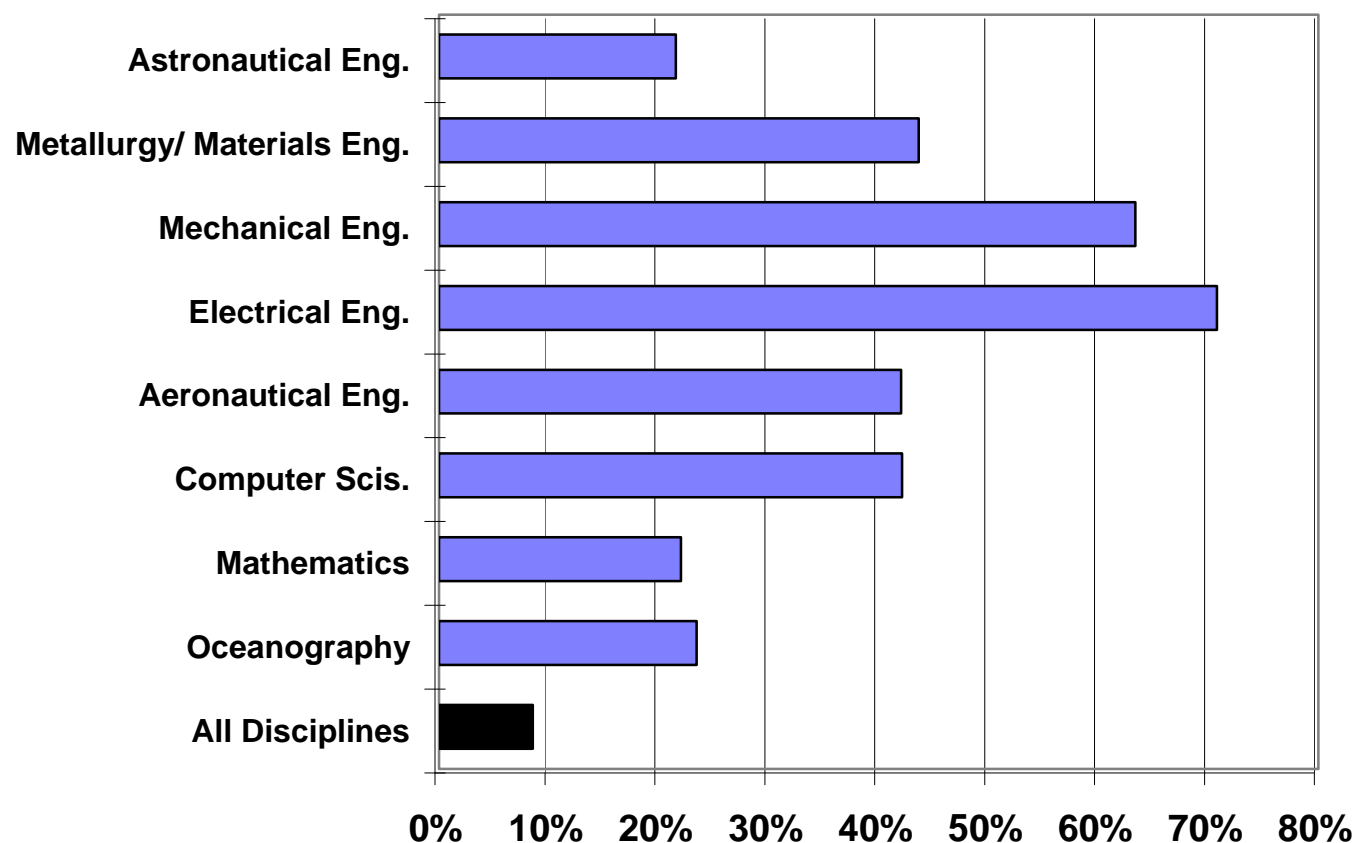

DOD Share of Federal Research at Universities and Colleges, by Selected Sub-Fields, FY 1998

Source: National Science Foundation, SRS, *Federal Funds for Research and Development Fiscal Years 1998, 1999, and 2000*, 2000. Basic and applied research only. Development and R&D facilities are not classified by discipline. JUNE '00 © 2000 AAAS