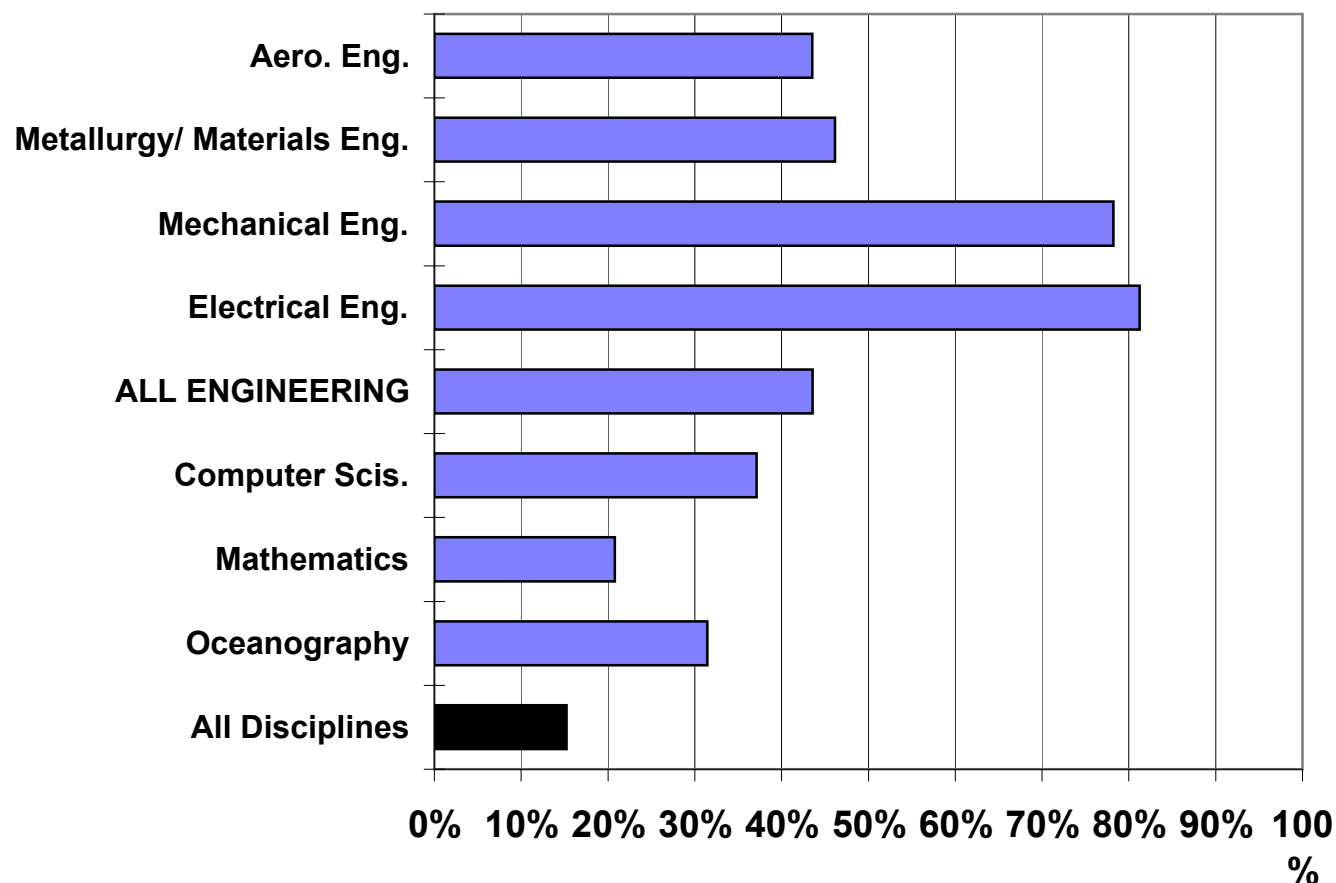

DOD Share of Federal Research by Selected Fields, FY 2001

% of total federal support

Source: National Science Foundation, SRS, *Federal Funds for Research and Development Fiscal Years 2001, 2002, and 2003*, 2003. Basic and applied research only. Development and R&D facilities are not classified by discipline. AUGUST '03 © 2003 AAAS