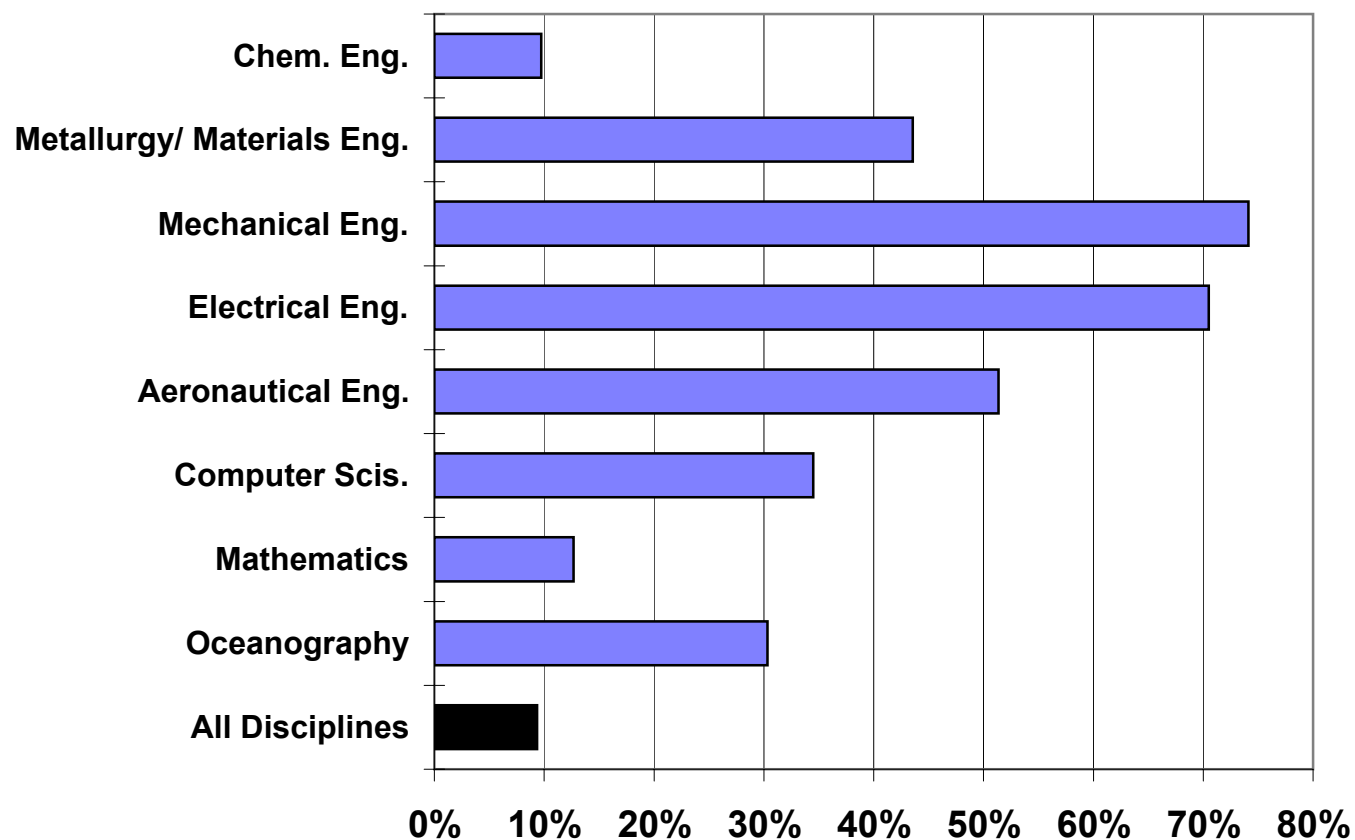

## DOD Share of Federal Research at Universities and Colleges, by Selected Sub-Fields, FY 2001

Source: National Science Foundation, SRS, *Federal Funds for Research and Development Fiscal Years 2001, 2002, and 2003, 2003*. Basic and applied research only. Development and R&D facilities are not classified by discipline. AUGUST '03 © 2003 AAAS