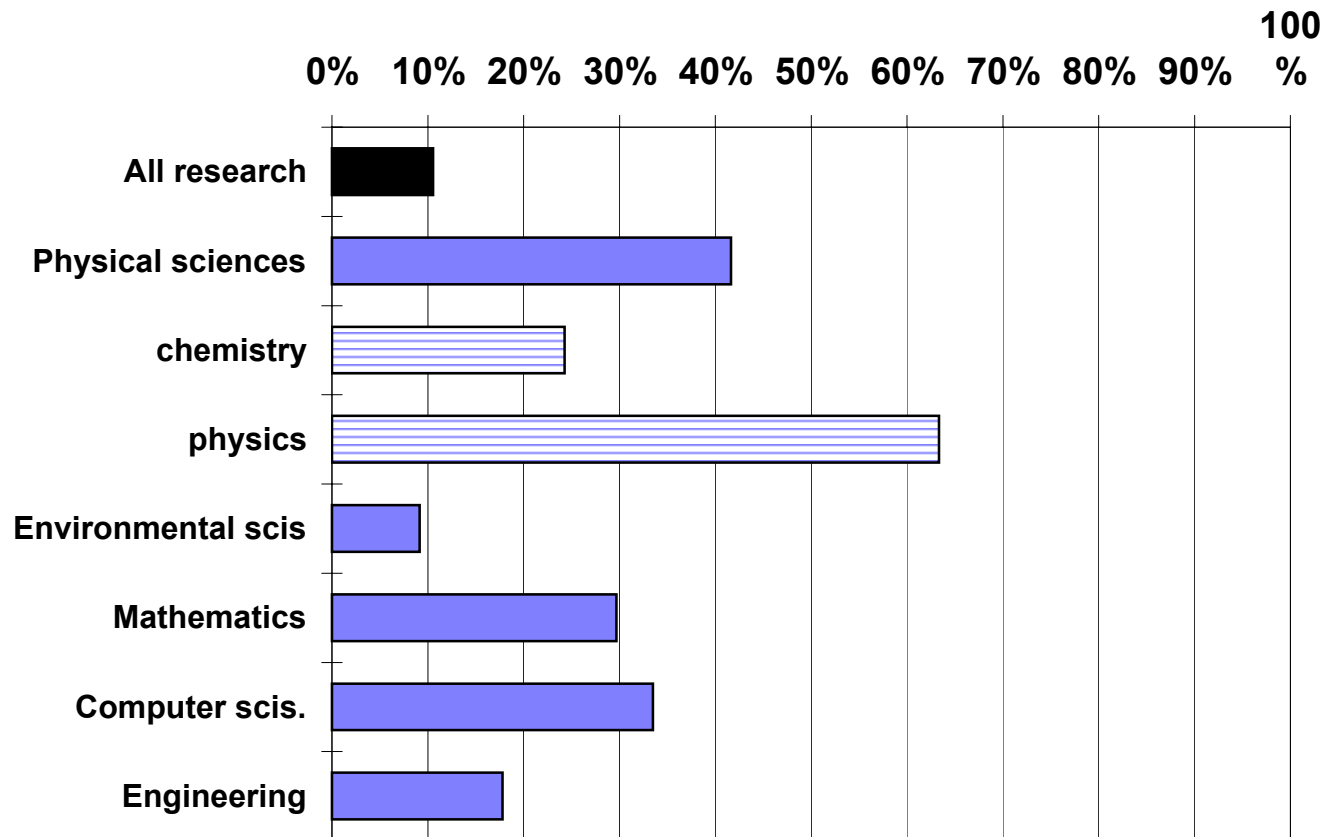

DOE Share of Federal Research by Selected Disciplines, FY 2002

Source: National Science Foundation, *Federal Funds for Research and Development FY 2002, 2003, and 2004, 2004*. Basic and applied research only. Data exclude development and R&D facilities.
OCTOBER '04 © 2004 AAAS