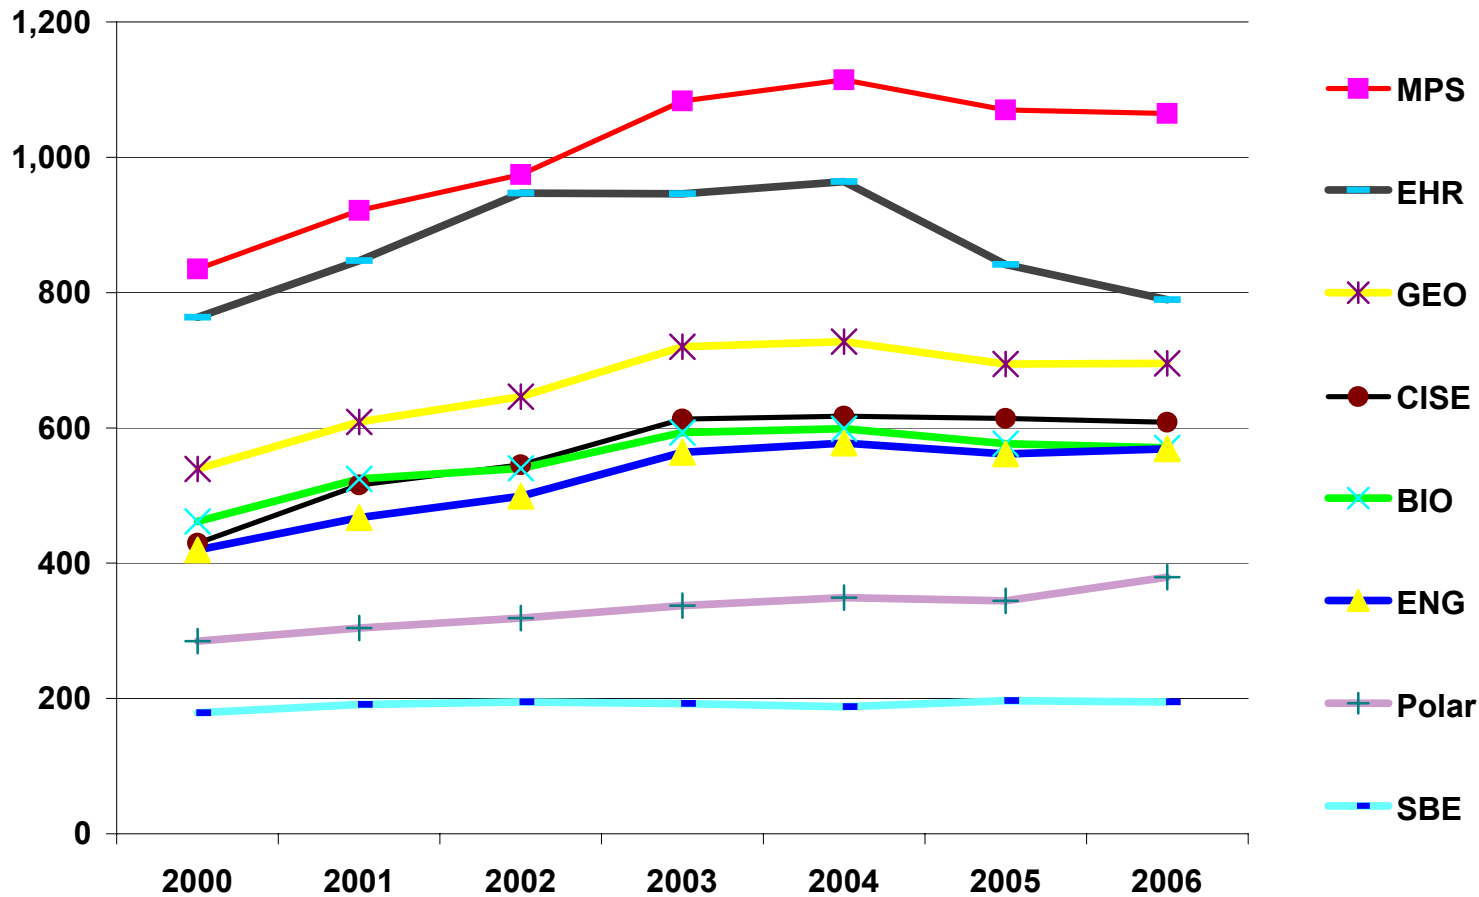

NSF by Directorate, FY 2000-2006

(budget authority in millions of constant FY 2005 dollars)

Source: National Science Foundation, and latest AAAS estimates of FY 2006 final appropriations.

R&D and non-R&D components included in directorate budgets.