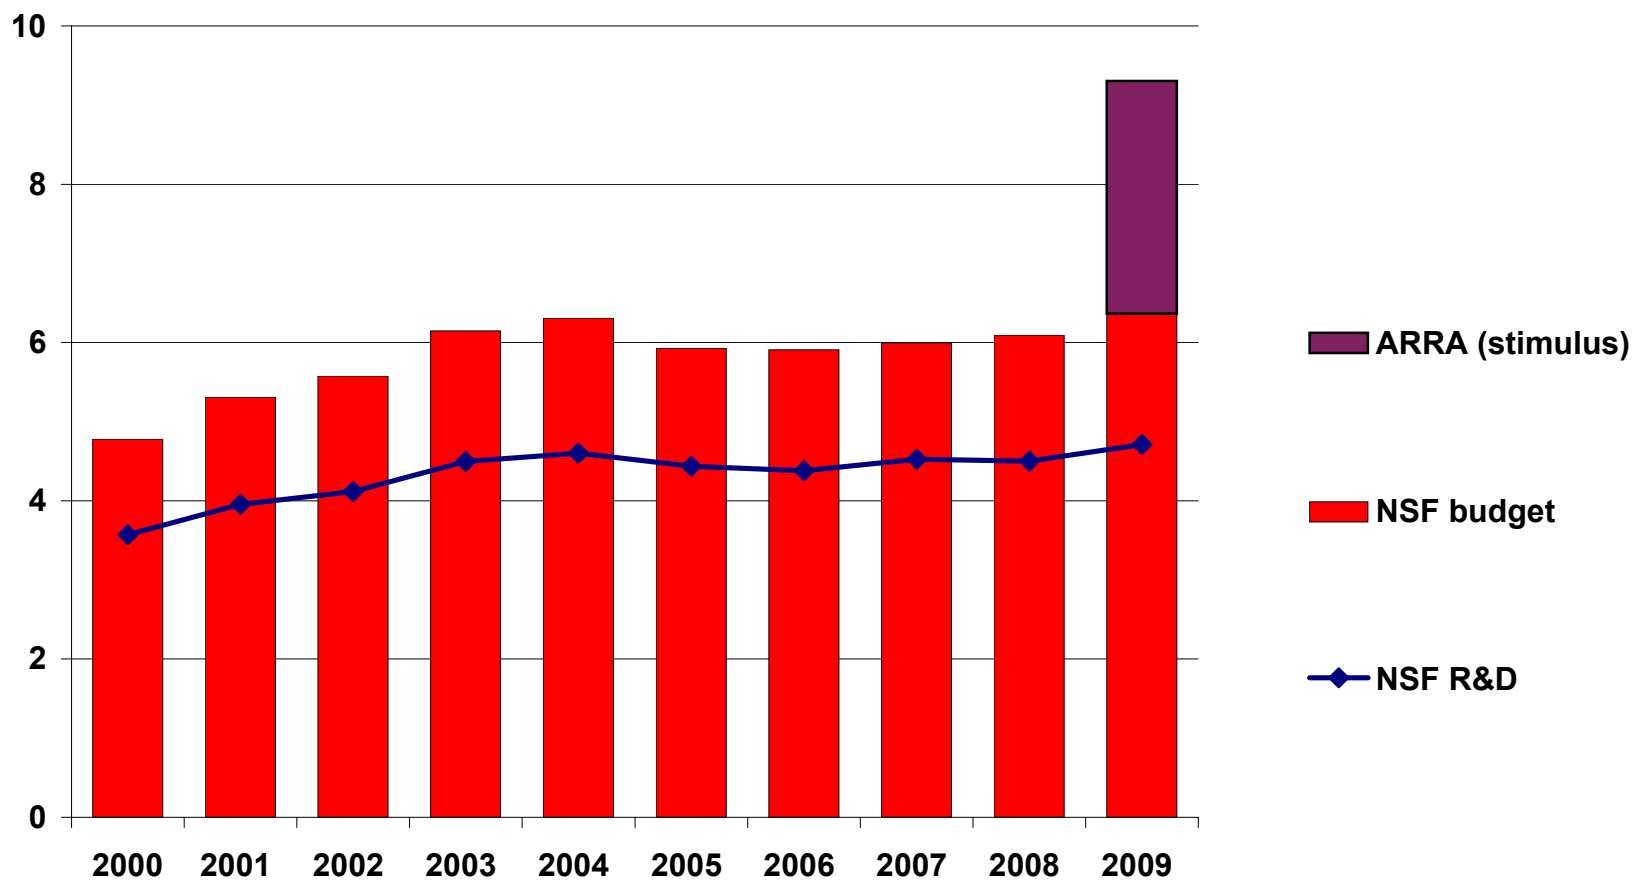

National Science Foundation Budget, FY 2000-2009 (as of 2/09) *

(budget authority in billions of constant FY 2008 dollars)

Source: National Science Foundation, AAAS, and latest AAAS estimates of FY 2009 appropriations. Includes supplemental (stimulus appropriations) in Public Law 111-5. FY 2009 NSF R&D line excludes stimulus R&D.
FEB. '09 © 2009 AAAS